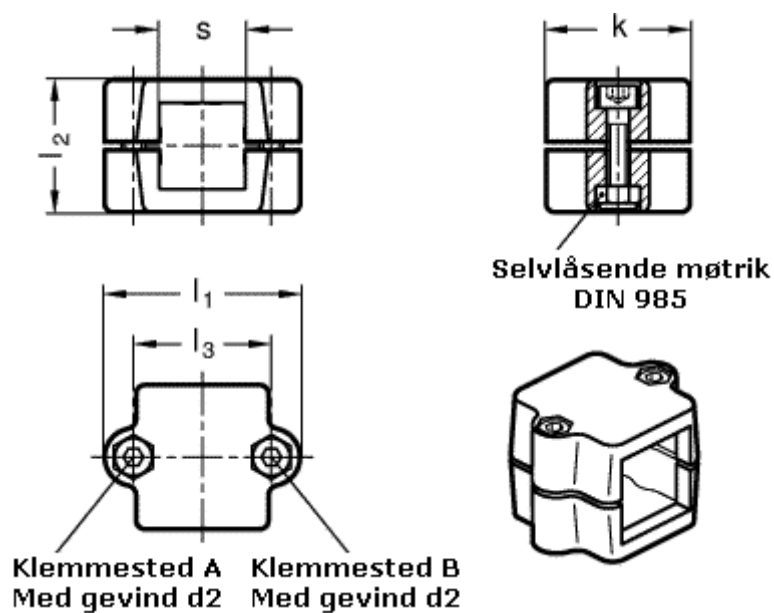

Article number: 20241V25552SW
Description: E+G Tube connector
GN 241-V25-55-SW

Measures

d2 = M 8

k = 50

l1 = 68

l2 = 46

l3 = 48

s = 25